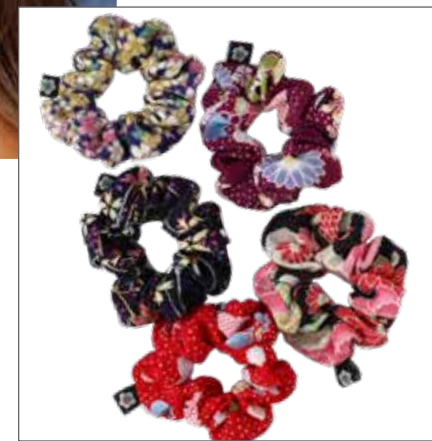

HEADBANDS

WIDE HEADBANDS  
assorted 6 pack \$72

NARROW HEADBANDS  
assorted 6 pack \$60

SCRUNCHIES

K-SCRUNCHIES  
sold in assorted 6 Pack \$48