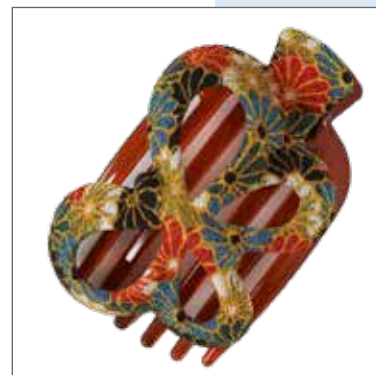

217a Scallop  
Great Medium volume hair

239a Bow  
Sturdy clip perfect for an updo

420a XL Butterfly \$12  
for LARGE VOLUME hair

400a XL Squeeze \$12  
Can hold big volumes of hair

EXTRA  
LARGE  
CLIPS \$12