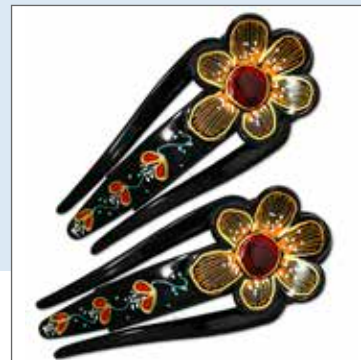

648p Obi Clip  
A pretty claw for medium volume

679p Mariposa Clip  
Side slide clip for medium volume

682p Ponytail Clip  
Unique style ponytail holder

607p Starburst Clip  
Striking statement piece

620p Bowtie Clip  
Playful & secure side slide clip

610p Daisy Clip  
Easy for medium volume hair

635p Wings Clip  
Partial pullbacks for all hair types

650p Posy Clip  
Holds full volume hair

631p Dakota Clip  
Classic claw medium volume hair  
SMALL \$8/PAIR