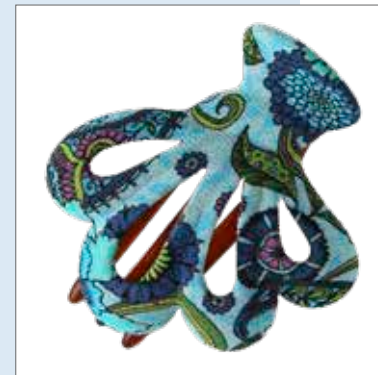

327a Ibis Clip  
Good for FINE to MEDIUM hair

375a Open Petal Clip  
for side sweep partial pull back

345a Square Clip  
for Fine to Medium volume hair

421a LG Butterfly  
Great for small buns

224a LG Squeeze  
for LARGE VOLUME hair