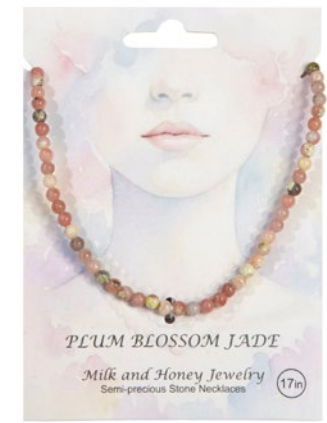

All Styles **\$7.50 & \$8.00** each with lobster claw clasp.

Necklaces come attached to the cards with a barcode on the back of each card.

Can be ordered individually or in the pre-pack.

NK-AMY \$8.00

NK-AVG \$7.50

NK-LAVA \$7.50

NK-MAL \$7.50

NK-OP \$7.50

NK-PBJ \$7.50

NK-ATJ \$8.00

NK-BO \$7.50

NK-RED \$8.00

NK-RHO \$8.00