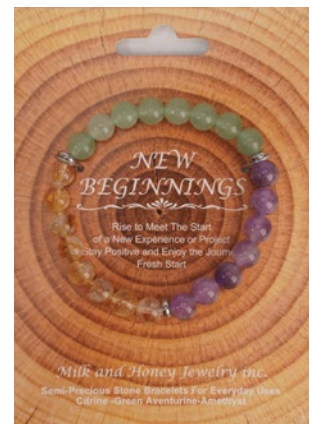

New

Word Bracelets

Exciting new collection of 18 different carded 8mm semi precious bracelets with common everyday personal goals to help the wearer focus on their own wants and needs. All Styles $5.50 each.

Bracelets come attached to the cards with a barcode on the back of each card.

Can be ordered individually or in the pre-pack.

WORD-NEW

Display Program
3 each of 18 styles – 54 pcs
54 pcs @ $5.50 each **$297.00 #WORD-54**
Display $30.00 (offset 3 free bracelets)
Total program with display **$327.00 #WORD-54D**