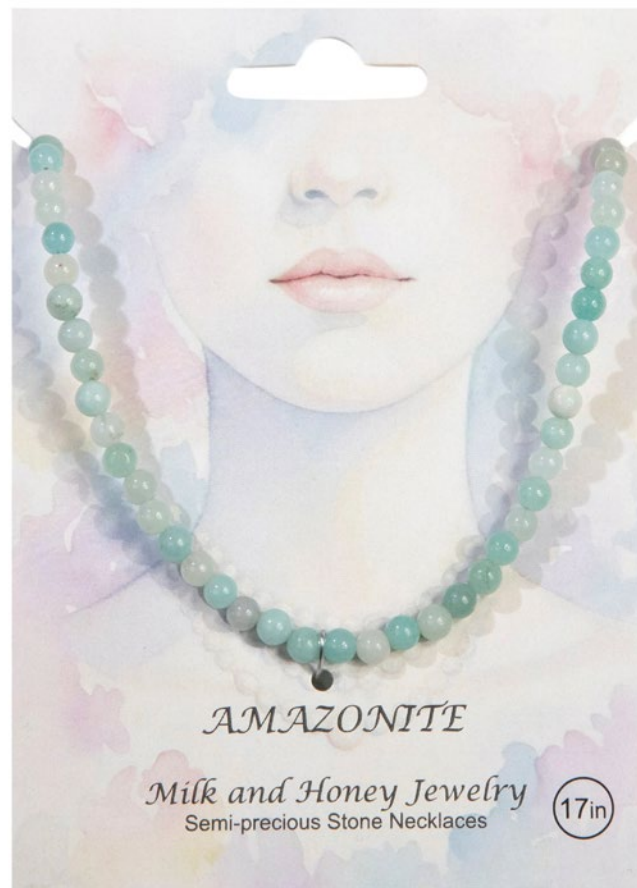

NK-AMZ $8.00