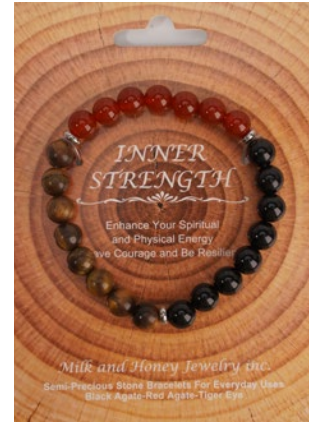

54 pcs @ \$6.00 each **\$324.00 #C10-54**

Display \$30.00 (offset 3 free bracelets)

Total program with display **\$354.00 #C10-54D**

New

Word Bracelets

Exciting new collection of 18 different carded 8mm semi precious bracelets with common everyday personal goals to help the wearer focus on their own wants and needs. All Styles \$5.50 each.

Bracelets come attached to the cards with a barcode on the back of each card.

Can be ordered individually or in the pre-pack.

WORD-CON

WORD-CRE

WORD-EMB

WORD-INN

WORD-KIN

WORD-LOV