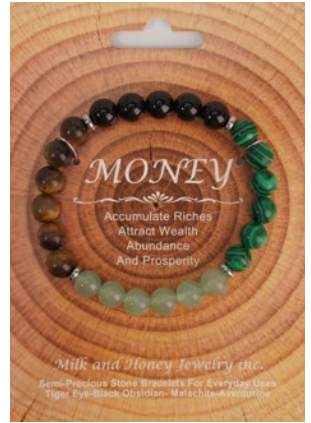

54 pcs @ \$6.00 each **\$324.00 #C10-54**

Display \$30.00 (offset 3 free bracelets)

Total program with display **\$354.00 #C10-54D**

New

Word Bracelets

Exciting new collection of 18 different carded 8mm semi precious bracelets with common everyday personal goals to help the wearer focus on their own wants and needs. All Styles \$5.50 each.

Bracelets come attached to the cards with a barcode on the back of each card.

Can be ordered individually or in the pre-pack.

WORD-CON

WORD-CRE

WORD-EMB

WORD-INN

WORD-KIN

WORD-LOV