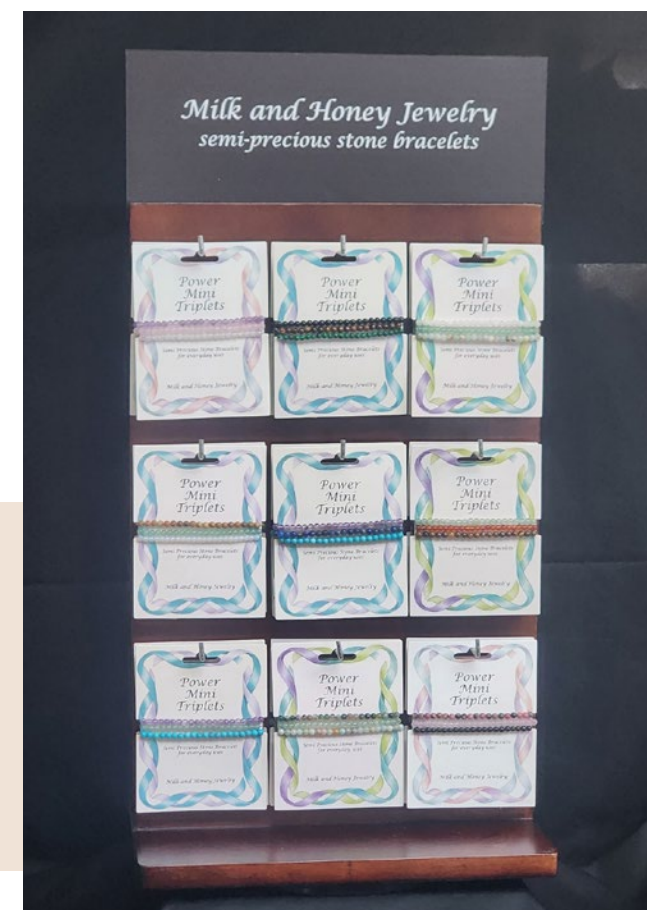

Display Program
3 each of 18 styles – 54 pcs
54 pcs @ $6.00 each **$324.00 #C10-54**
Display $30.00 (offset 3 free bracelets)
Total program with display **$354.00 #C10-54D**