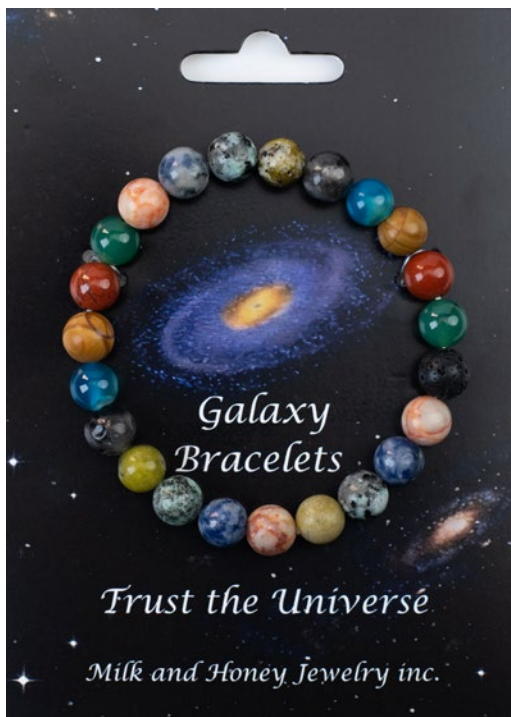

GB-ASST

New

Galaxy Bracelets

With the popularity of the images being sent from the James Webb Space Telescope we have created a fun Galaxy Bracelet that comes with the advice to 'Trust the Universe'.

Made of cat's eye, glass beads and stones these 8mm bracelets are eye catching. There are 3 different styles and they come assorted at **$3.50** each.

Bracelets come attached to the cards with a barcode on the back of each card.

*Milk and Honey
Jewelry, Inc.*

Phone: 800-779-7491

Email: milkandhoneyinc@yahoo.com

www.milkandhoneyinc.com