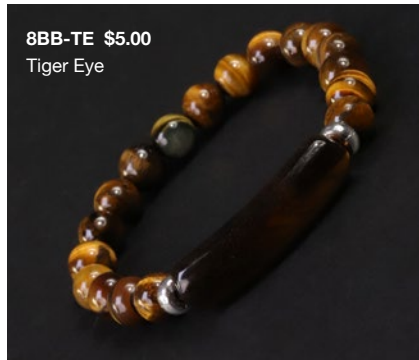

8BB-AMY \$6.00
Amethyst

8BB-AVG \$5.00
Aventurine

8BB-FLU \$5.50
Fluorite

8BB-HOW \$5.00
Howlite

8BB-LAP \$6.00
Lapis

8BB-OP \$5.00
Opalite

8BB-PJ \$5.00
Picture Jasper

8BB-RAG \$5.00
Red Agate

8BB-RHO \$5.00
Rhodonite

8BB-RQ \$5.00
Rose Quartz

8BB-RZ \$5.50
Ruby Zoisite

8BB-TE \$5.00
Tiger Eye

8BB-YJ \$5.00
Yellow Jade

New

Birth Month Flower Bracelets

Attractive new collection of 8mm semi precious stone bracelets representing the Flower associated with each month. Each bracelet composed of three different stones listed on card. All Styles \$5.50 each