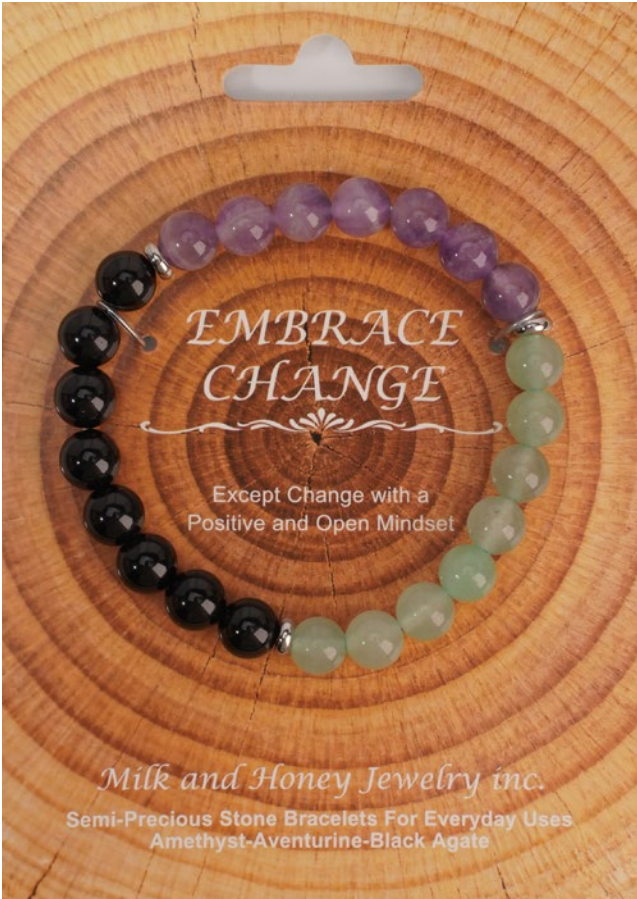

New

Word Bracelets

Exciting new collection of 18 different carded 8mm semi precious bracelets with common everyday personal goals to help the wearer focus on their own wants and needs. All Styles $5.50 each.

Bracelets come attached to the cards with a barcode on the back of each card.

Can be ordered individually or in the pre-pack.

WORD-EMB

Display Program
3 each of 18 styles – 54 pcs
54 pcs @ $5.50 each **$297.00 #WORD-54**
Display $30.00 (offset 3 free bracelets)
Total program with display **$327.00 #WORD-54D**