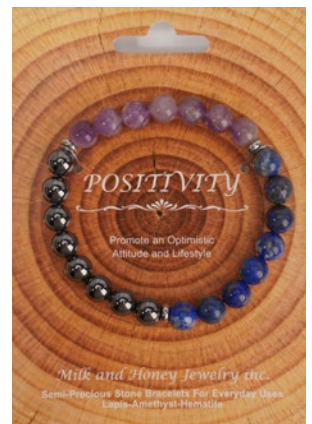

New

Word Bracelets

Exciting new collection of 18 different carded 8mm semi precious bracelets with common everyday personal goals to help the wearer focus on their own wants and needs. All Styles $5.50 each.

Bracelets come attached to the cards with a barcode on the back of each card.

Can be ordered individually or in the pre-pack.

WORD-POS

Display Program
3 each of 18 styles – 54 pcs
54 pcs @ $5.50 each **$297.00 #WORD-54**
Display $30.00 (offset 3 free bracelets)
Total program with display **$327.00 #WORD-54D**