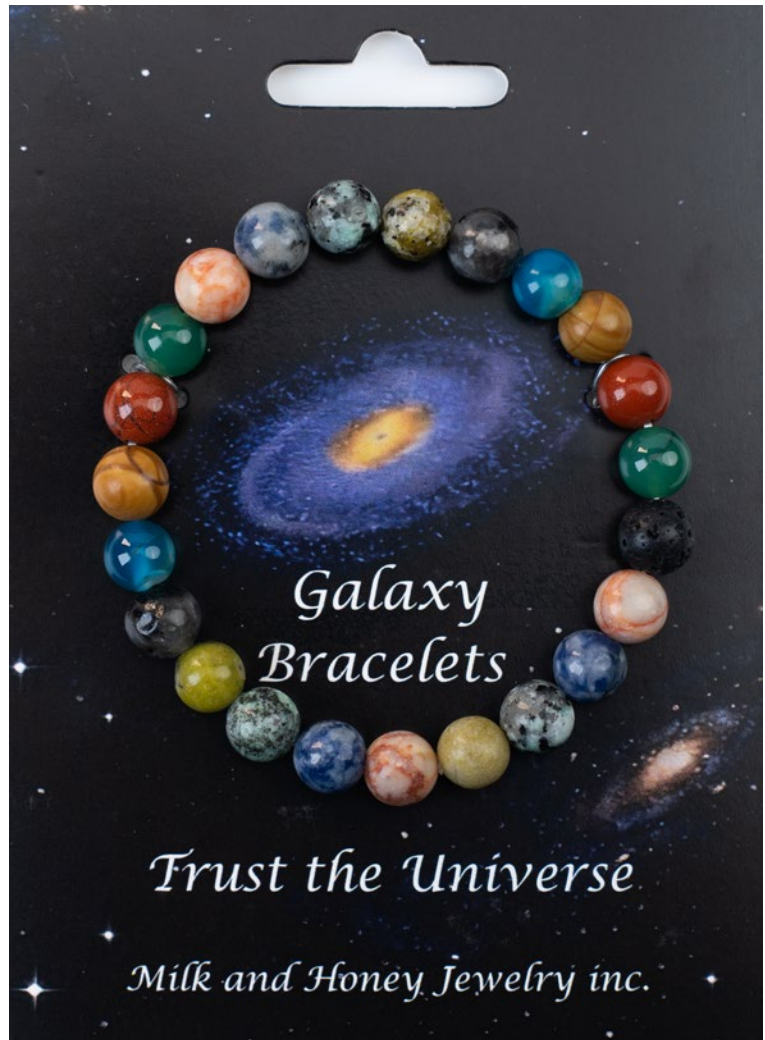

GB-ASST

GB-ASST

GB-ASST

New

Galaxy Bracelets

With the popularity of the images being sent from the James Webb Space Telescope we have created a fun Galaxy Bracelet that comes with the advice to 'Trust the Universe'.

Made of cat's eye, glass beads and stones these 8mm bracelets are eye catching. There are 3 different styles and they come assorted at **$3.50** each.

Bracelets come attached to the cards with a barcode on the back of each card.

*Milk and Honey
Jewelry, Inc.*

Phone: 800-779-7491

Email: milkandhoneyinc@yahoo.com

www.milkandhoneyinc.com