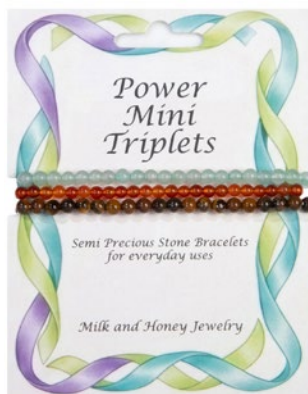

PMT-03
Aventurine, Red Agate, Tiger Eye