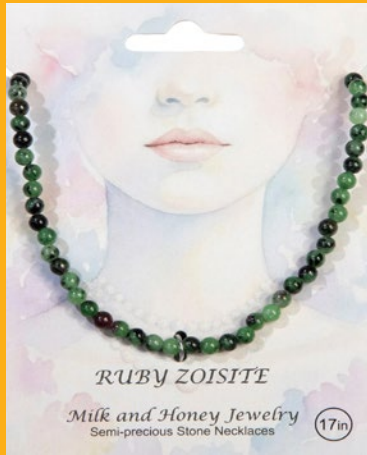

www.milkandhoneyinc.com

New

Bar Bracelets

8mm Bar Bracelets | All Natural Stone

All Individual Styles \$5.00-\$6.00 each.

8BB-14 One each 14 stones: **\$70.00**

8BB-28 Two each 14 stones: **\$140.00**

8BB-BA \$5.00
Black Agate