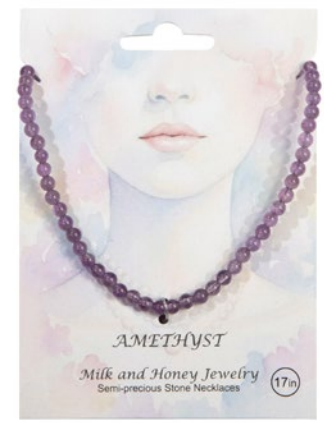

48 pcs @ \$5.50 each **\$264.00 #FM-48**

Display \$30.00 (offset 3 free bracelets)

Total program with display
\$294.00 #FW-48D

New

Stone Necklaces

Beautifully carded 4mm semi precious stone necklaces (17 inches). There are 18 different stones available.

All Styles **\$7.50 & \$8.00** each with lobster claw clasp.

Necklaces come attached to the cards with a barcode on the back of each card.

Can be ordered individually or in the pre-pack.

NK-AMY \$8.00

NK-AVG \$7.50