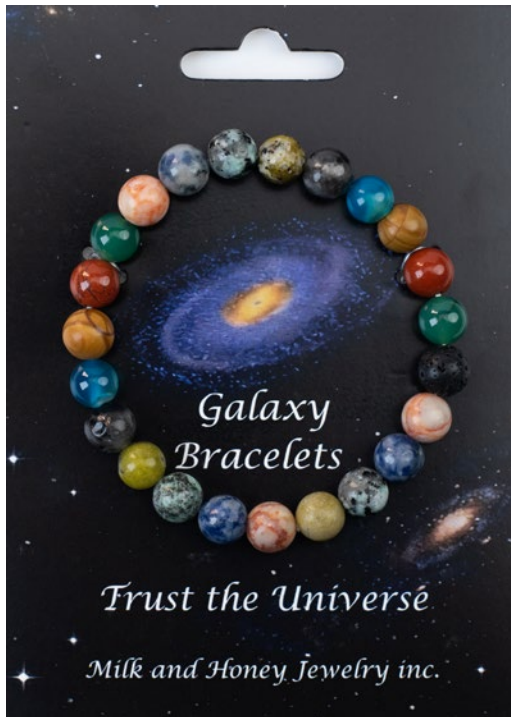

PMT-18
Red Agate, Tiger Eye, Black Obsidian

Display Program
3 each of 18 styles – 54 pcs
54 pcs @ \$6.00 each **\$324.00 #C10-54**
Display \$30.00 (offset 3 free bracelets)
Total program with display **\$354.00 #C10-54D**