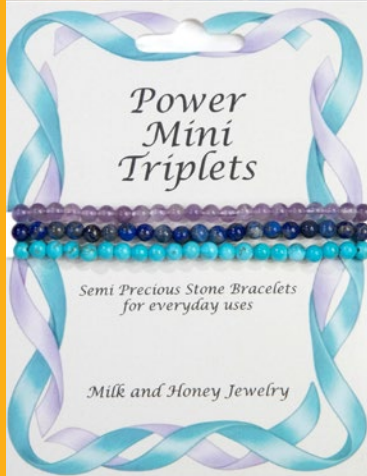

www.milkandhoneyinc.com

New

Bar Bracelets

8mm Bar Bracelets | All Natural Stone

All Individual Styles \$5.00-\$6.00 each.

8BB-14 One each 14 stones: **\$70.00**

8BB-28 Two each 14 stones: **\$140.00**

8BB-BA \$5.00
Black Agate