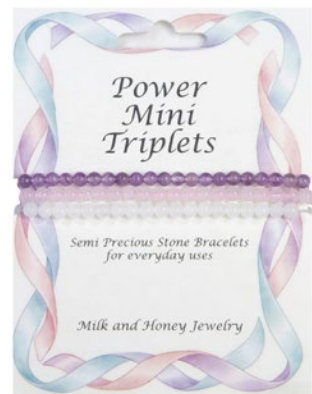

New

Power Mini Triplets

We have taken our best selling 4mm power minis and made up unique sets of 3 different semi precious stone bracelets. There are 18 different combinations which are listed on the back of each card. All Styles **\$6.00** each.

Bracelets come attached to the cards with a barcode on the back of each card.

Can be ordered individually or in the pre-pack.

PMT-01
Amethyst, Black Agate, Hematite

PMT-02
Amethyst, Rose Quartz, White Jade