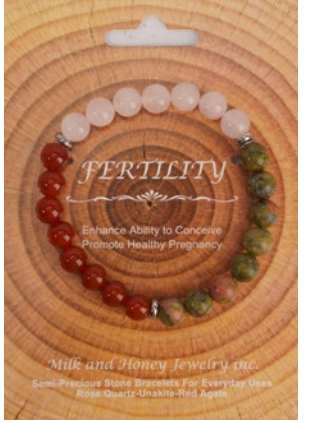

New

Word Bracelets

Exciting new collection of 18 different carded 8mm semi precious bracelets with common everyday personal goals to help the wearer focus on their own wants and needs. All Styles $5.50 each.

Bracelets come attached to the cards with a barcode on the back of each card.

Can be ordered individually or in the pre-pack.

WORD-FER

Display Program
3 each of 18 styles – 54 pcs
54 pcs @ $5.50 each **$297.00 #WORD-54**
Display $30.00 (offset 3 free bracelets)
Total program with display **$327.00 #WORD-54D**