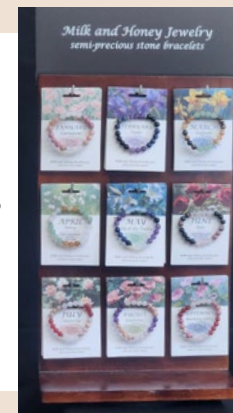

Bracelets come attached to the cards with a barcode on the back of each card.

Can be ordered individually or in the pre-pack.

FM-JAN

FM-FEB

FM-MAR

FM-APR

FM-MAY

FM-JUN

48 pcs @ \$5.50 each **\$264.00 #FM-48**

Display \$30.00 (offset 3 free bracelets)

Total program with display
\$294.00 #FW-48D

New

Stone Necklaces

Beautifully carded 4mm semi precious stone necklaces (17 inches). There are 18 different stones available.

All Styles **\$7.50 & \$8.00** each with lobster claw clasp.

Necklaces come attached to the cards with a barcode on the back of each card.

Can be ordered individually or in the pre-pack.

NK-AMY \$8.00

NK-AVG \$7.50