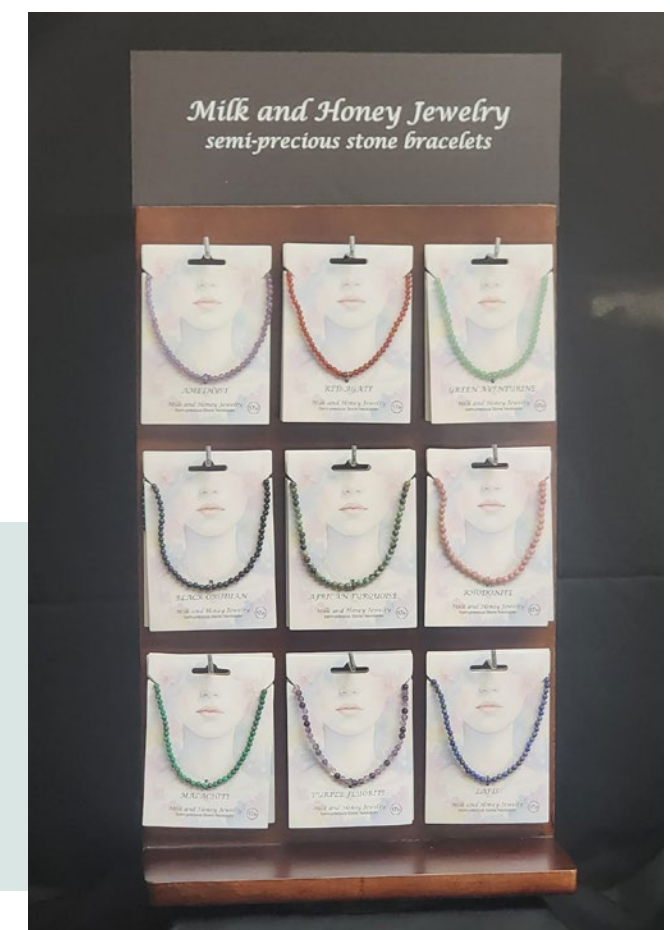

NK-LAVA \$7.50

NK-MAL \$7.50

NK-OP \$7.50

NK-PBJ \$7.50

NK-ATJ \$8.00

NK-BO \$7.50

NK-RED \$8.00

NK-RHO \$8.00

NK-RZ \$8.00

NK-SOD \$7.50

NK-AMZ \$8.00

NK-LAP \$8.00

NK-TE \$7.50

NK-TOU \$8.00

NK-FLU \$8.00

NK-HEM \$7.50

Display Program
 2 each of 18 styles – 36 pcs
 18 pcs @ \$7.50 each + 18 pcs @ \$8.00 each
\$279.00 #NECK-36
 Display \$30.00 (offset 3 free necklaces)
Total program with display \$309.00 #NECK-36D

New