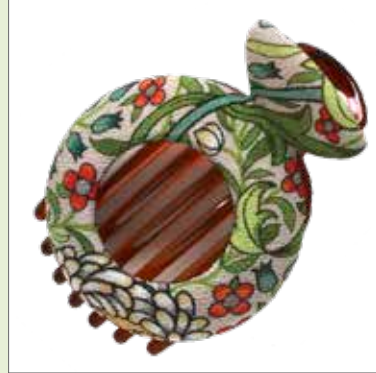

310a LG Circle Clip
Good for Medium hair