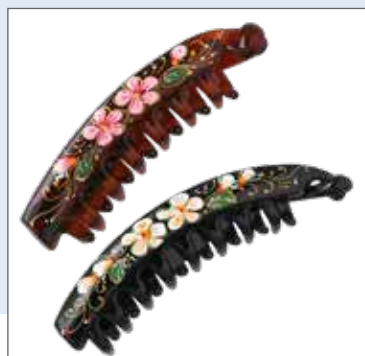

Elegant and pretty, Hand Fans have been used for centuries for a reason, they create the perfect breeze! Made from sustainable bamboo with 12 beautiful kimono prints.

Hand Fans are a niche accessory whose time has come. Stylish low tech cooling for concerts, outdoor stadium events, crowded indoor venues. We provide a space saving display with purchase of 2 dozen fans

648p Obi Clip
A pretty claw for medium volume

679p Mariposa Clip
Side slide clip for medium volume

New! 652p Wide Clip
Ultimate Clip for fine hair

607p Starburst Clip
Striking statement piece

New! 638p Harp Clip
Popular shape for large volume hair

New! 628p Banana Clip
Holds full and Medium Hair

625p Epic Clip
Amazing capacity, full volume hair

Handpainted
LARGE \$16/PAIR

Chip & Water Resistant

635p Wings Clip
Partial pullbacks, all hair types

650p Posy Clip
Holds full volume hair

631p Dakota Clip
Classic claw med volume hair

New! 663p Arch Clip
Holds the most hair securely

610p Daisy Clip
Easy for medium volume hair

New! 324a Dee
Trending shape, sure to be a favorite

New! 394a Belt
Flattering and streamlined clip