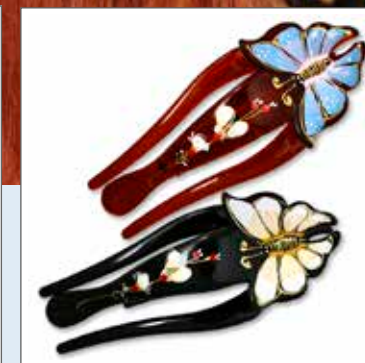

Elegant and pretty, Hand Fans have been used for centuries for a reason, they create the perfect breeze! Made from sustainable bamboo with 12 beautiful kimono prints.

Hand Fans are a niche accessory whose time has come. Stylish low tech cooling for concerts, outdoor stadium events, crowded indoor venues. We provide a space saving display with purchase of 2 dozen fans

648p Obi Clip
A pretty claw for medium volume

679p Mariposa Clip
Side slide clip for medium volume

New! 652p Wide Clip
Ultimate Clip for fine hair

607p Starburst Clip
Striking statement piece

New! 638p Harp Clip
Popular shape for large volume hair