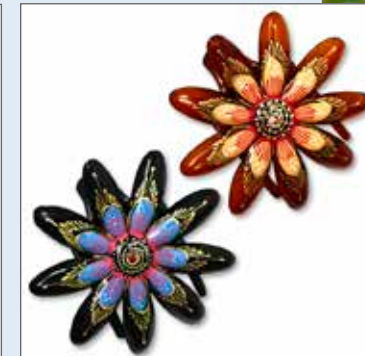

Elegant and pretty, Hand Fans have been used for centuries for a reason, they create the perfect breeze! Made from sustainable bamboo with 12 beautiful kimono prints.

Hand Fans are a niche accessory whose time has come. Stylish low tech cooling for concerts, outdoor stadium events, crowded indoor venues. We provide a space saving display with purchase of 2 dozen fans

648p Obi Clip
A pretty claw for medium volume

679p Mariposa Clip
Side slide clip for medium volume

New! 652p Wide Clip
Ultimate Clip for fine hair

607p Starburst Clip
Striking statement piece

New! 638p Harp Clip
Popular shape for large volume hair