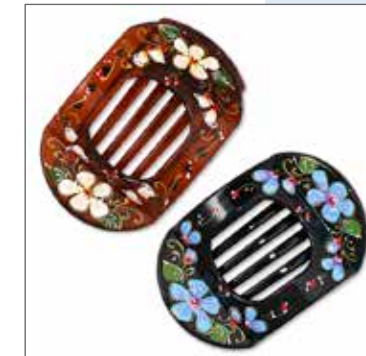

Elegant and pretty, Hand Fans have been used for centuries for a reason, they create the perfect breeze! Made from sustainable bamboo with 12 beautiful kimono prints.

Hand Fans are a niche accessory whose time has come. Stylish low tech cooling for concerts, outdoor stadium events, crowded indoor venues. We provide a space saving display with purchase of 2 dozen fans

648p Obi Clip
A pretty claw for medium volume

679p Mariposa Clip
Side slide clip for medium volume

New! 652p Wide Clip
Ultimate Clip for fine hair

607p Starburst Clip
Striking statement piece

New! 638p Harp Clip
Popular shape for large volume hair