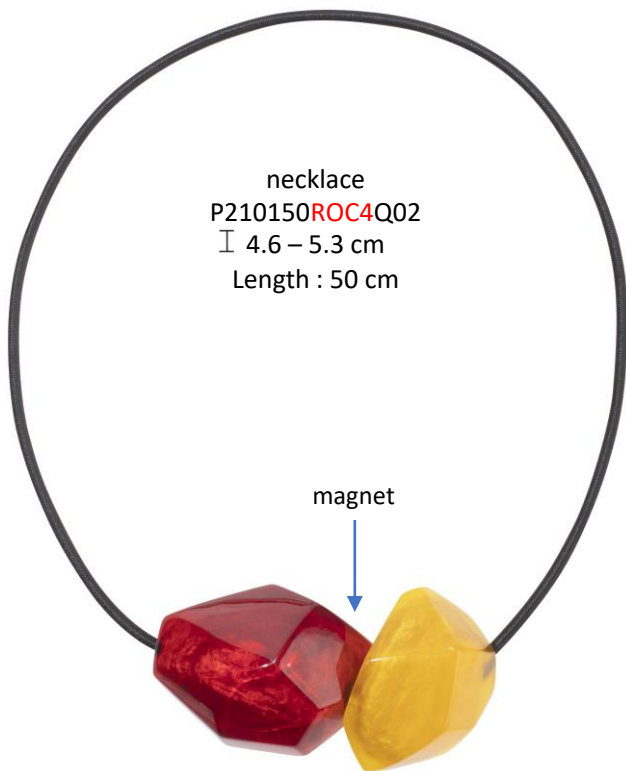

necklace available AS SHOWN

necklace
P210101MIX1Q05
I 3.3 – 5.3 cm

pendant
P210201ROC4Q00
I 8.5 cm

necklace
P210150ROC4Q02
I 4.6 – 5.3 cm
Length : 50 cm

bracelet
P210301MIX1Q0
L,XL
I 3.3 cm

bracelet available AS SHOWN