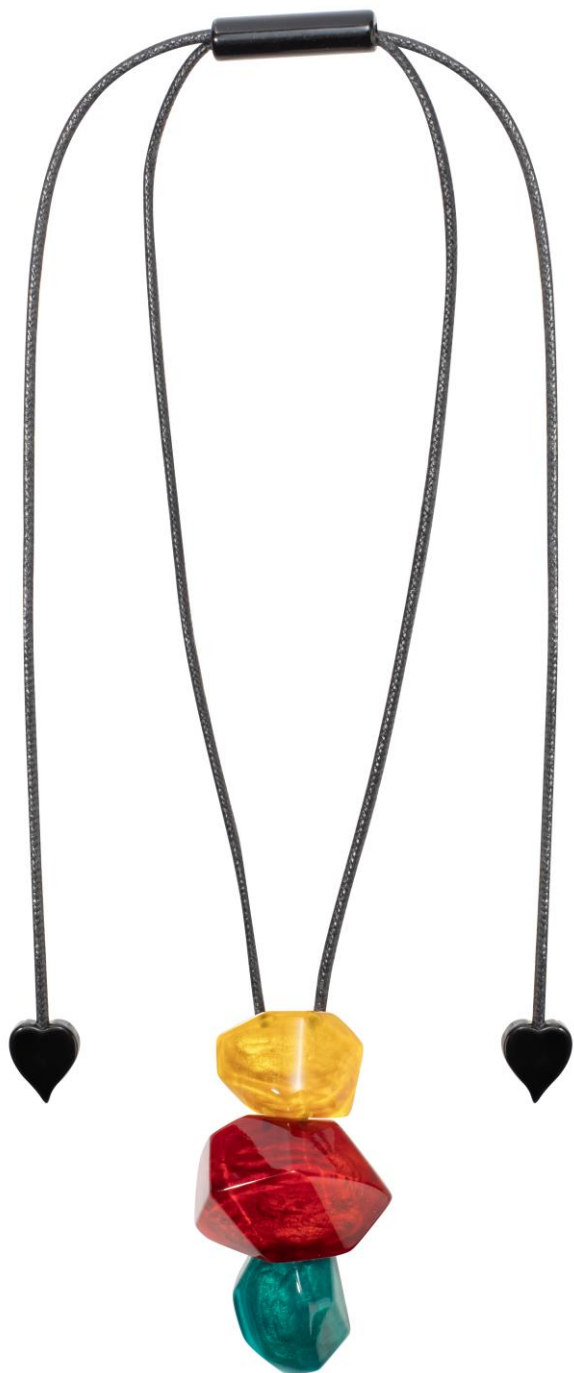

ROCK CANDY

pendant
P210202MIX3Q00
I 9 cm